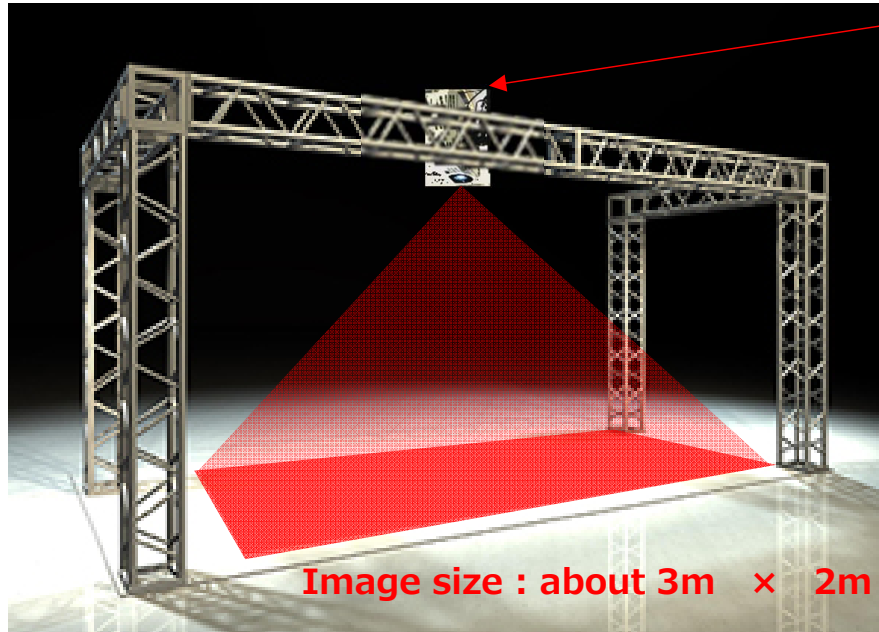

Can choose 2 games

Can insert Company Logo in game image

+

Company Video AD

H3m × W3.5m × D2.5m

Projector  
NP-P502HL-2(NEC) 5,000 lm  
&  
Motion Sensor

Terms of use

- The floor color is must white or almost white
- The use place is where no bright.
- Can't use outdoor.