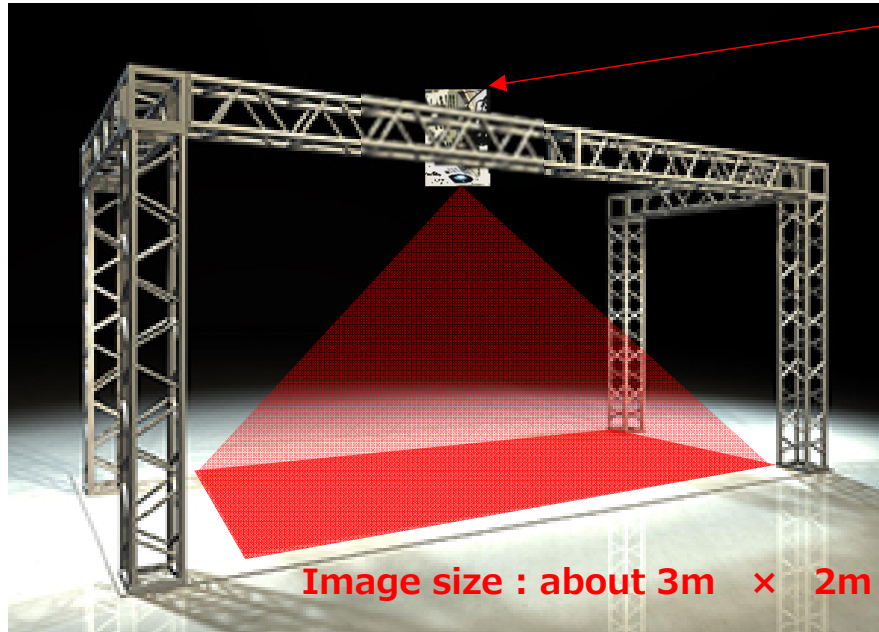

Can choose 2 games

Can insert Company Logo in game image

+

Company Video AD

H3m × W3.5m × D2.5m

Projector
NP-P502HL-2(NEC) 5,000 lm
&
Motion Sensor

Motion Sensor

Terms of use