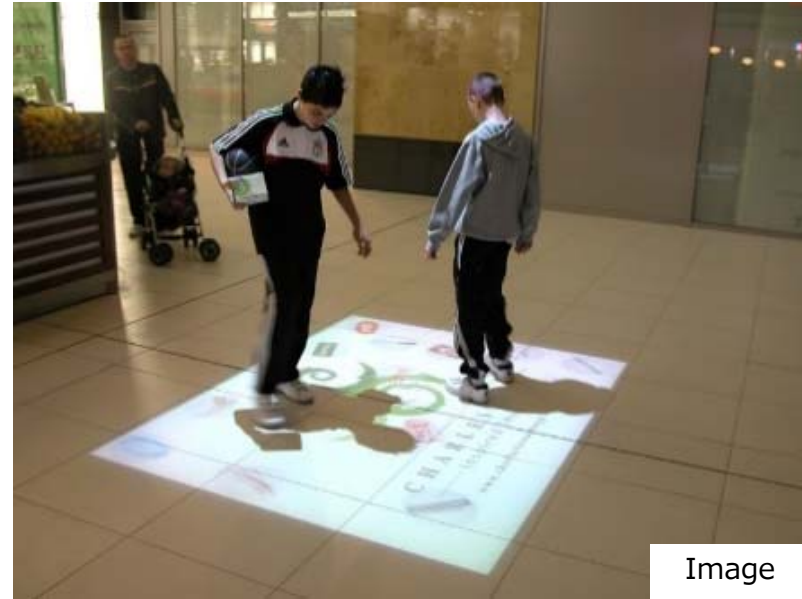

Floor Projection Mapping with Motion Sensor

For Rental Plan

KESION MYANMAR

Floor Projection with Motion Sensor AD

Image

Image

ATTENTION MAX

Fusion of a game and the advertisement

Advertisement Image Pattern

Company Logo

Company Logo

5 minutes
No1 GANE

30 seconds
VIDEO AD

5 minutes
No.2 GANE

Looping

Game is all of the Nine type !