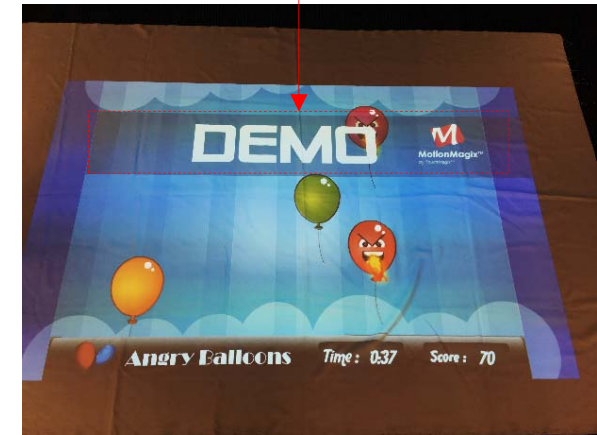

Floor Projection Mapping with Motion Sensor

For Rental Plan

KESION MYANMAR

Floor Projection with Motion Sensor AD

Image

Image

ATTENTION MAX

Fusion of a game and the advertisement

Advertisement Image Pattern

Company Logo

Company Logo

5 minutes
No1 GANE

30 seconds
VIDEO AD

5 minutes
No.2 GANE

Looping

Game is all of the Nine type !

Can choose 2 games

Can insert Company Logo in game image

+

Company Video AD

H3m × W3.5m × D2.5m

Projector
NP-P502HL-2(NEC) 5,000 lm
&
Motion Sensor

Motion Sensor

Terms of use