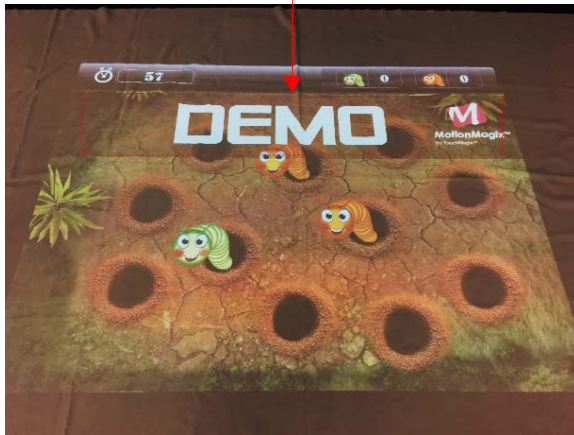

ATTENTION MAX

Fusion of a game and the advertisement

Advertisement Image Pattern

Company Logo