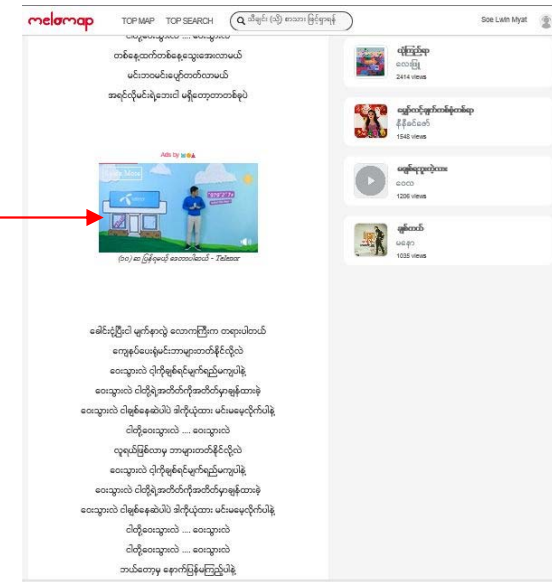

Smart Phone Screen

Top popular 62 Automatic appear Advertisement such as News, Game site In Myanmar Only for Myanmar language site Automatic appear Advertisement

MOA (Myanmar Online Advertising)

~ Display Video Advertisement~

- Fees : 5 second repeat playing 10Kkyat / 1 Play
- Segment : Area(City) 、 Monthly Income(3Group) 、 Telecom company、 Device Other
- Display Method : Video AD
- Draft : Data Draft
- Way to order : I make Quotation from Budget, period ,Target

PC Screen