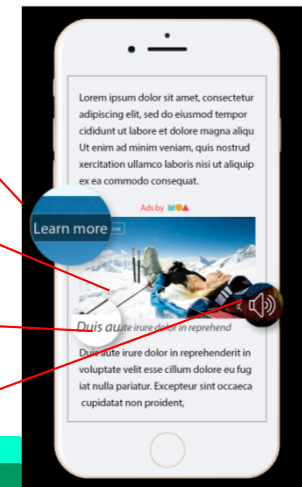

Smart Phone Screen

- To WEB site link
- Touch for full screen
- Explain for Advertisement
- Voice ON/OFF